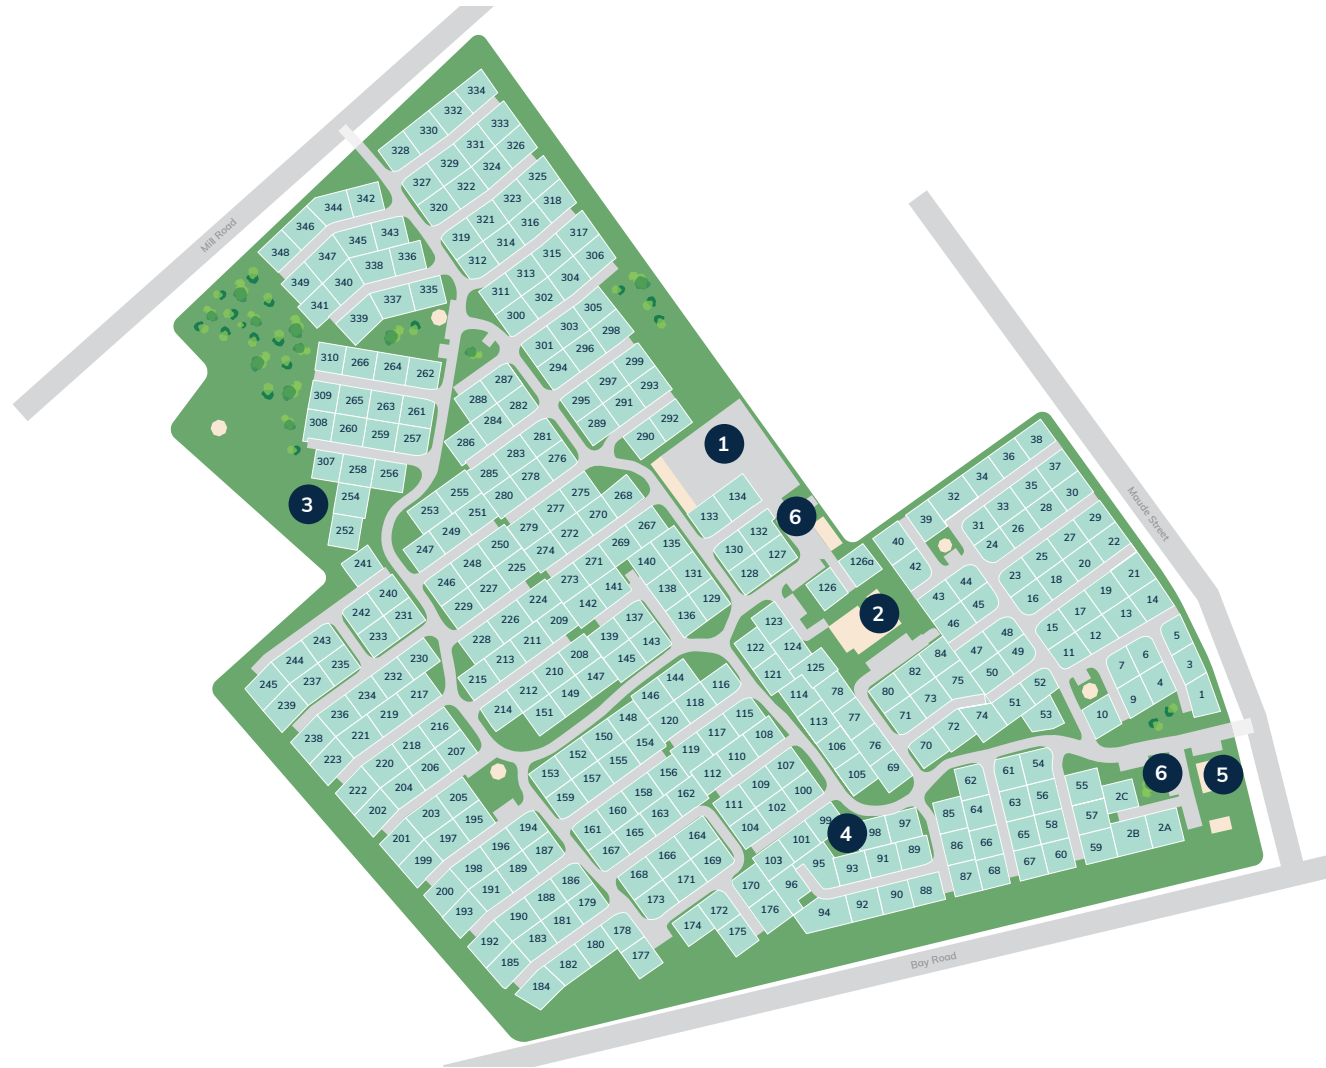

# Masterplan

## Legend

- 1 Caravan/Boat Storage
- 2 Community Centre
- 3 Community Garden
- 4 Herb Garden
- 5 Office
- 6 Visitor Parking